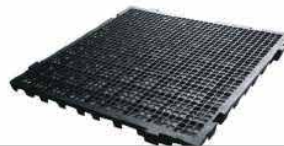

Interlocking 20.20

Measurements:
Width: 19.6 in / 500 mm
Height: 1.1 in / 30 mm
Length: 19.6 in / 500 mm

Capacity:
22000 lbs/m² - 10 Ton/m²
Weight: 1.7 lbs / 0.8 kg
Material: HDPE or PP

Colors:
■ □ ■
+Virgin