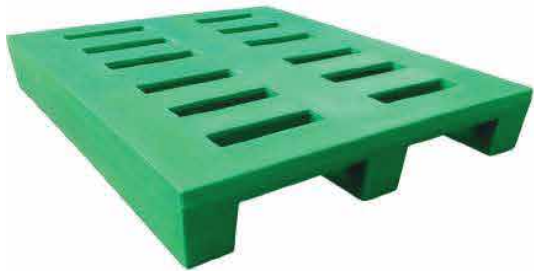

Heavy Duty Pallet - US.M3.o

Measurements:

Width: 39.7 in / 1000 mm
Height: 6.6 in / 170 mm
Length: 47.2 in / 1200 mm

Capacity:

Static: Up to 17600 lbs / 8000 kg
Dynamic: Up to 5500 lbs / 2500 kg
On Rack: Up to 3300 lbs / 1500 kg

Colors:

Weight: 41.4 lbs / 18.8 kg **Material:** HDPE or PP