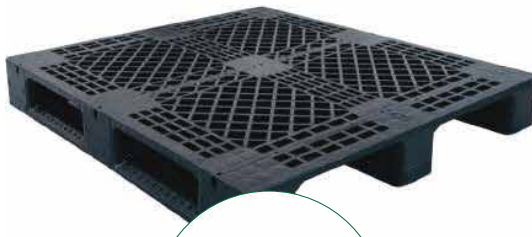

Capacity:

Static: Up to 6600 lbs / 3000 kg
 Dynamic: Up to 3300 lbs / 1500 kg

Weight: 26.4 lbs / 12 kg

Material: HDPE or PP

Colors:

 +Virgin

Bases with double reinforcement

Optional: Up to 3 steel reinforcements

EcoSmart Pallet - US.1.c

Measurements:

Width: 39.7 in / 1000 mm
 Height: 5.9 in / 150 mm
 Length: 47.2 in / 1200 mm

Capacity:

Static: Up to 6600 lbs / 3000 kg
 Dynamic: Up to 3300 lbs / 1500 kg

Weight: 28.6 lbs / 13 kg

Material: HDPE or PP

Colors:

 +Virgin

EcoSmart Pallet - US.3.o

Measurements:

Width: 39.7 in / 1000 mm
 Height: 5.9 in / 150 mm
 Length: 47.2 in / 1200 mm

Capacity:

Static: Up to 11000 lbs / 5000 kg
 Dynamic: Up to 3300 lbs / 1500 kg
 On Rack: Up to 1700 lbs / 800 kg